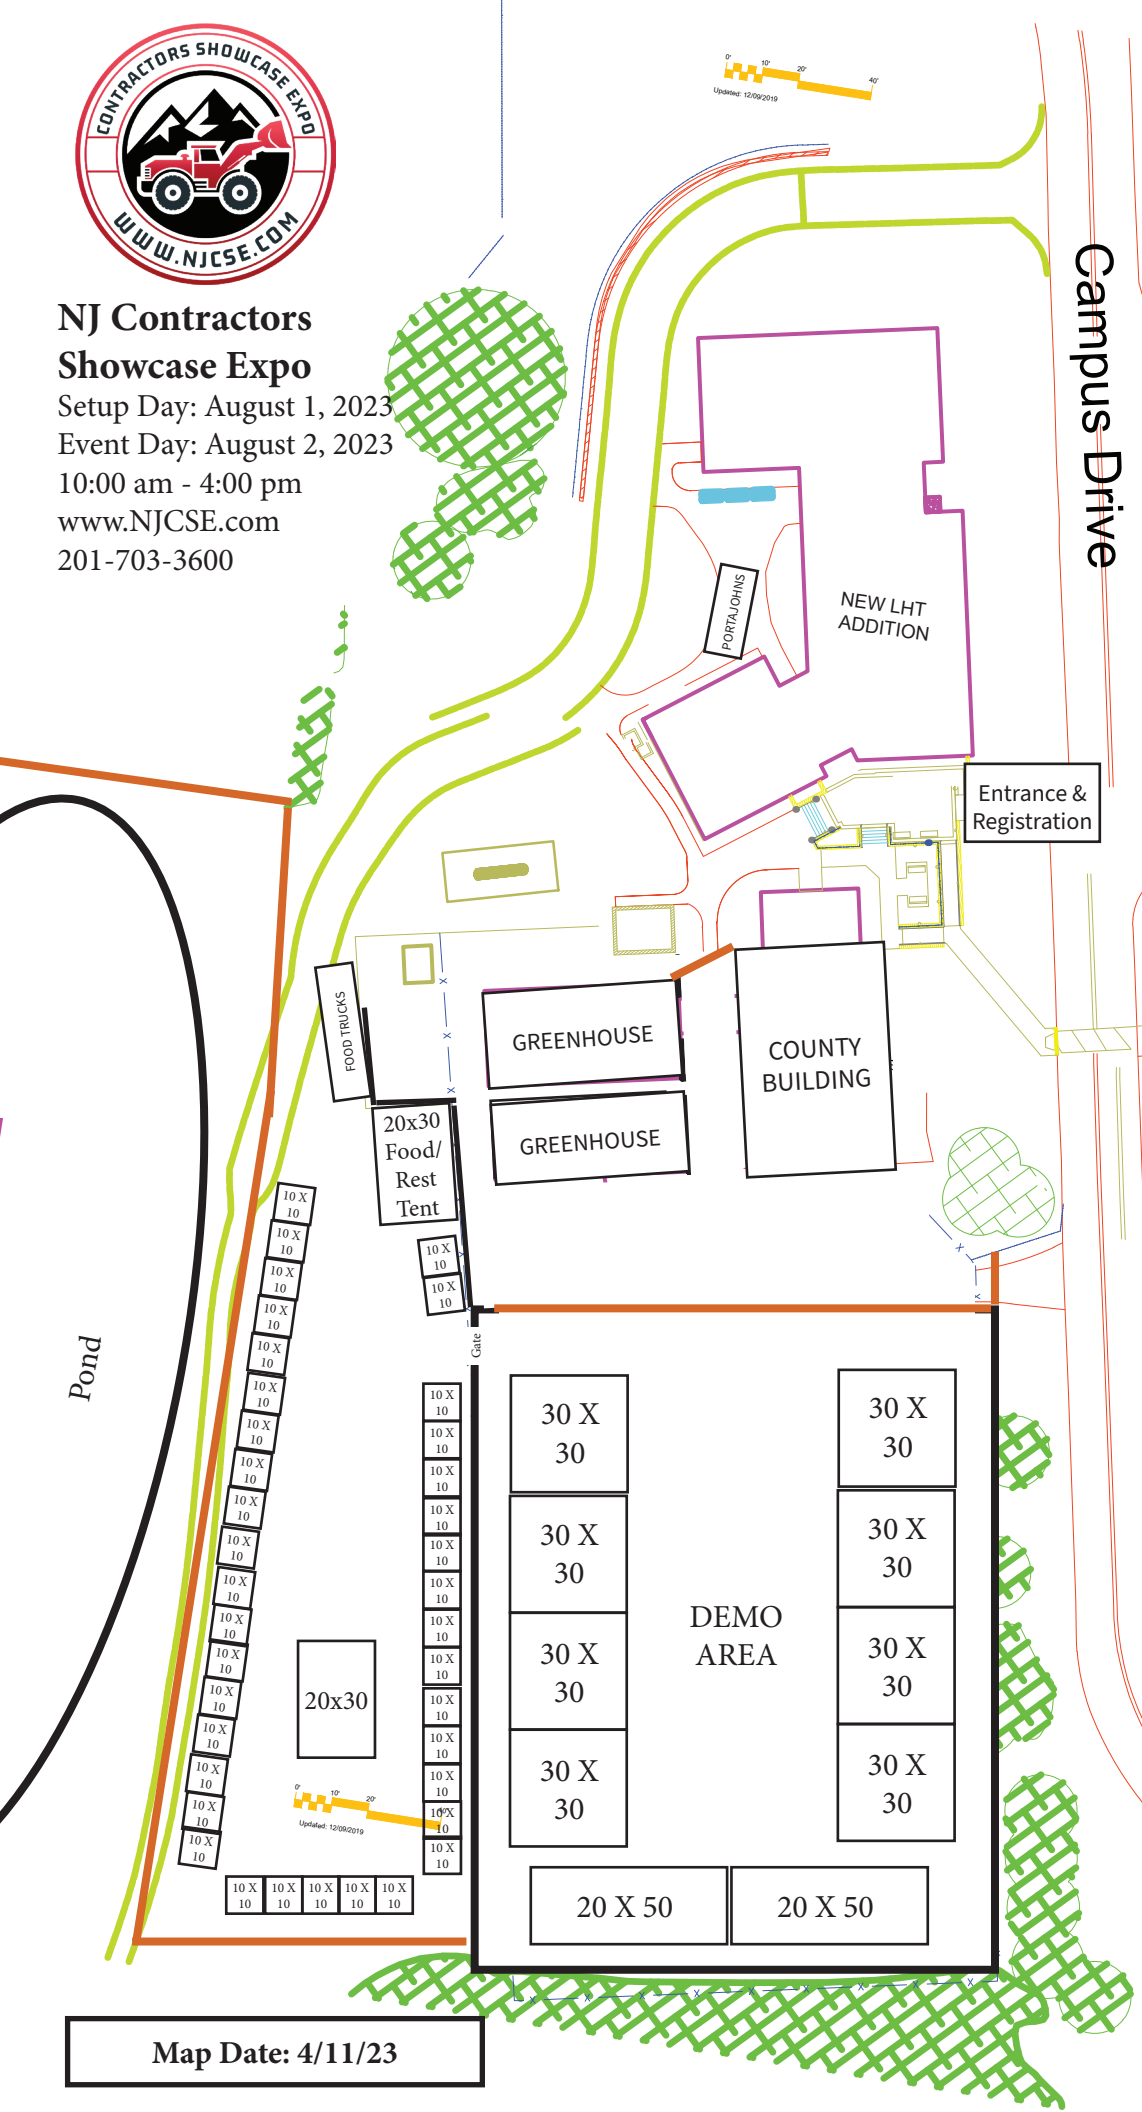

NJ Contractors Showcase Expo

Setup Day: August 1, 2023

Event Day: August 2, 2023

10:00 am - 4:00 pm

www.NJCSE.com

201-703-3600

New Jersey Landscape Contractors Association

Campus Drive

Parking Lot #1

Legend

- x 40
- x 2
- x 8
- x 1
- = Safety Fence

20x30

Map Date: 4/11/23

LANDSCAPE & HORTICULTURAL TECHNOLOGY